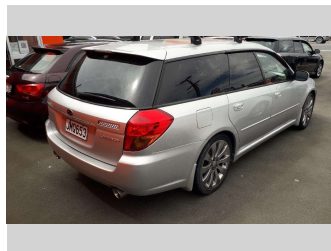

# 2004 Subaru Legacy

Purchase Price

**\$6,990**

Includes GST, Registration & Licensing

Finance may be available on this vehicle. Ask one of our friendly staff for more information.

Gain peace of mind with Mechanical Breakdown Insurance. **Ask us how.**

Body Style

**5 door, Station Wagon**

Odometer

**173,491 km**

Engine

**2990 cc, Internal Combustion**

Fuel Type

**Petrol**

Transmission

**6-Speed Manual, 4WD**

Wheels

**17", Factory Alloys**

VIN

**7AT0GF0BX15020779**

Interior

**Black & Grey, Cloth**