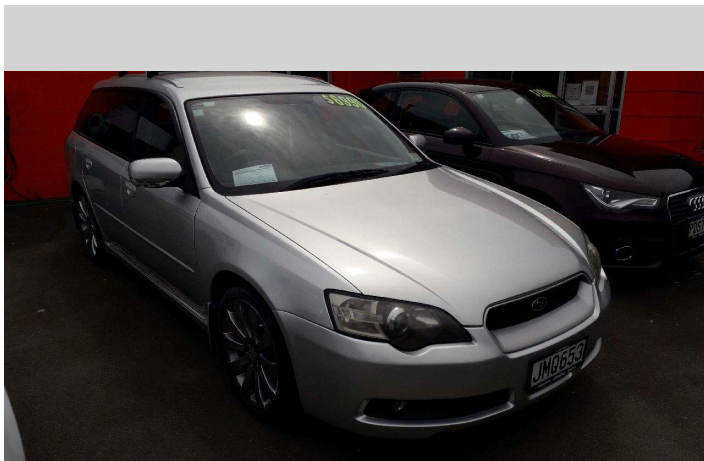

# 2004 Subaru Legacy

Purchase Price

**\$6,990**

Includes GST, Registration & Licensing

Finance may be available on this vehicle. Ask one of our friendly staff for more information.

Gain peace of mind with Mechanical Breakdown Insurance. **Ask us how.**

## Top features

- » ABS Braking
- » Air Conditioning
- » CD Player
- » Central Locking
- » Cruise Control
- » Electric Mirrors
- » Electric windows
- » Power steering
- » Rear Wiper
- » Roof Rails
- » Tow Bar

Body Style

**5 door, Station Wagon**

Odometer

**173,491 km**

Engine

**2990 cc, Internal Combustion**

Fuel Type

**Petrol**

Transmission

**6-Speed Manual, 4WD**

Wheels

**17", Factory Alloys**

VIN

**7AT0GF0BX15020779**

Interior

**Black & Grey, Cloth**